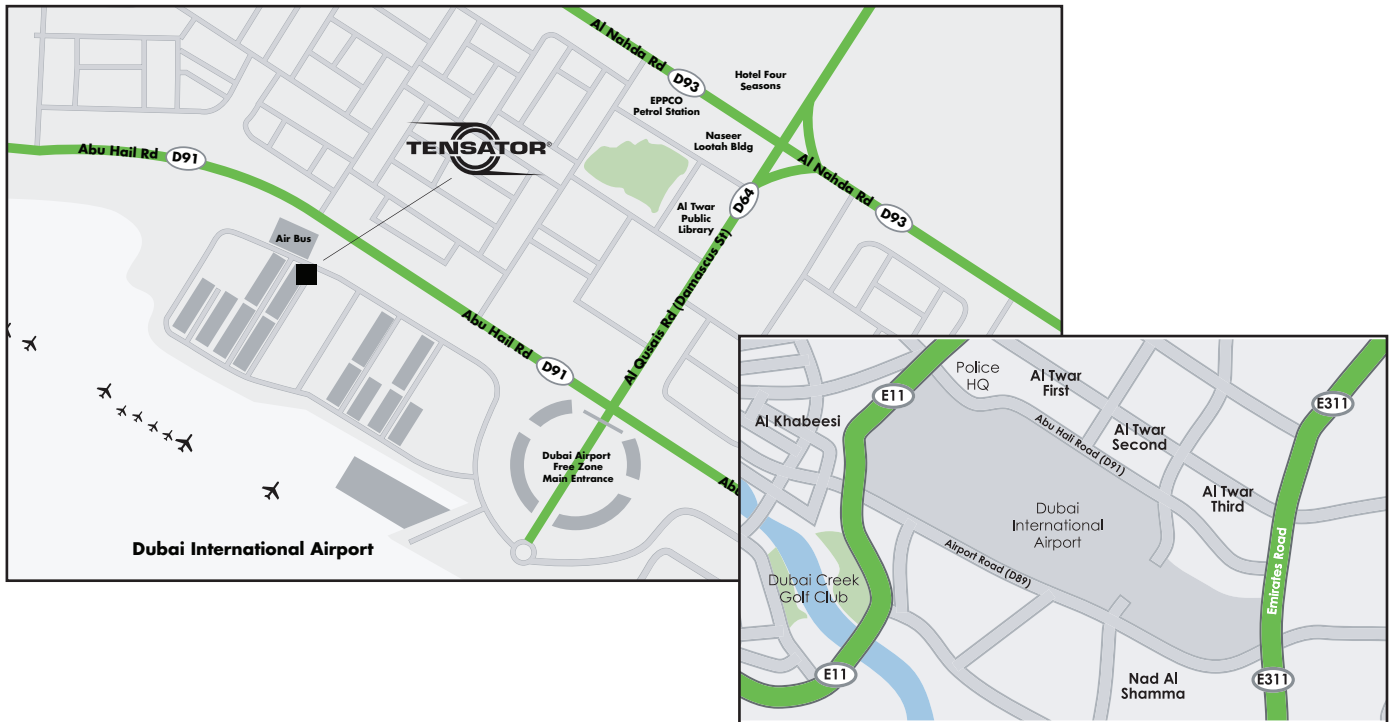

Directions To Tensator FZE

From Sheikh Zayed Road going toward Sharjah

- After the Garhoud Bridge, take the direction of Sharjah – Dubai Airport Terminal 1
- Follow the direction of Terminal 1, until reaching the Airport Road
- On the Airport Road, follow the direction of Terminal 2 until reaching the Airport Tunnel
- After the Airport Tunnel, take the first exit 'Dubai Airport Free Zone'
- At the traffic light, take left, you will pass Emirates Airline Engineering Building and at the next traffic light, take left
- You have reached Dubai Airport Free Zone