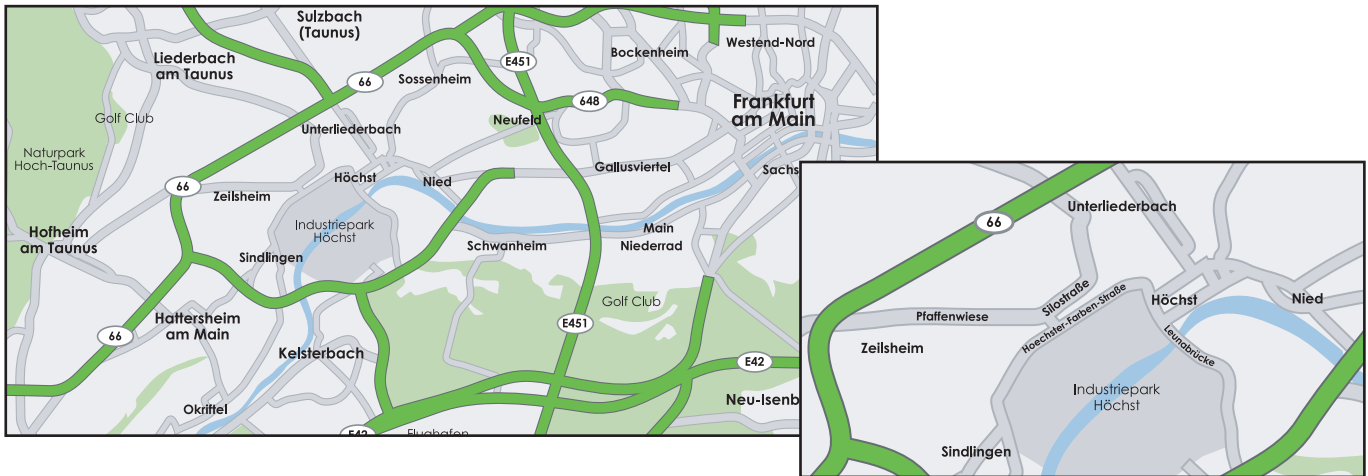

### From Motorway A3

#### Travelling from the West

- Leave A3 onto A66 at exit 47, signposted Wiesbadener Kreuz, towards Frankfurt
- Take exit 14, Frankfurt Zeilsheim, follow signs to Ballsporthalle
- Turn right into Hofheimer Strasse
- At T-intersection, turn right into Alt-Zeilsheim
- After 50m, turn left into Pfaffenwiese
- Passing Jahrhunderthalle, turn left into Silostrasse – follow signs towards Ballsporthalle
- Turn right into yard at No. 35 – Tensator GmbH is located at No. 35a, the middle building

#### Travelling from the East and South East

- Leave A3 onto A5 at exit 50, signposted Frankfurter Kreuz, towards Kassel/Hannover
- Leave A5 onto A 648 at exit 19, signposted Westkreuz Frankfurt, towards Wiesbaden
- Leave A648 onto A66 at exit 1, signposted Eschborner Dreieck, towards Wiesbaden
- Leave A66 at exit 15, Kelkheim, follow signs towards Ballsporthalle

### From Motorway A5