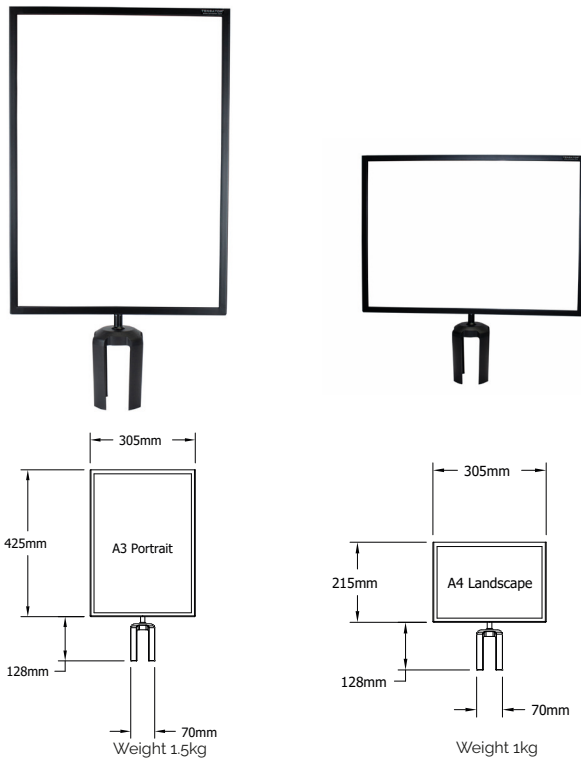

Post Top Signage

For TensabARRIER® Posts

Perfect to guide, inform or advertise promotional messages.
Ideal for a variety of applications.

Order Code

- TB-SHA4P-33S – TensabARRIER A4 Portrait Sign Holder in Black
- TB-SHA4L-33S – TensabARRIER A4 Landscape Sign Holder in Black
- TB-SHA3P-33S – TensabARRIER A3 Portrait Sign Holder in Black
- TB-SHA3L-33S – TensabARRIER A3 Landscape Sign Holder in Black

Features & Benefits

- The TensabARRIER® post top sign holder features a steel frame with a removable clear acrylic pocket, and a hard wearing black plastic sign cone which holds the frame in place.
- Your own signage can be easily inserted into the acrylic pocket as this slides out from the top of the steel frame.
- Frame width is 11mm and is a complete frame covering the entire edge of the acrylic- ensuring your message stays protected.
- Simply slot the sign cone on top of any TensabARRIER® to create an instant sign for your queue.
- Can be easily inserted or removed from any queue layout without the use of tools.
- Compatible with TensabARRIER® retractable barrier posts.

Product Specification

- Steel frame available in a powder coated black finish, polished chrome or satin chrome.
- Sign cone available in black only.
- Sign insert available in clear acrylic only.
- Portrait and Landscape orientations available- it is not possible to convert portrait sign holder into landscape sign holder.
- A4 and A3 sizes available.
- No tools required.

Frame Sizes

A4 and A3 sizes available

Frame Orientation

Portrait and Landscape available

MILTON KEYNES
+44 1908 684 600

NEW YORK
+1-800-441-0019

DUBAI
+971 4 2997 228

PARIS
+33 1 43 09 85 00