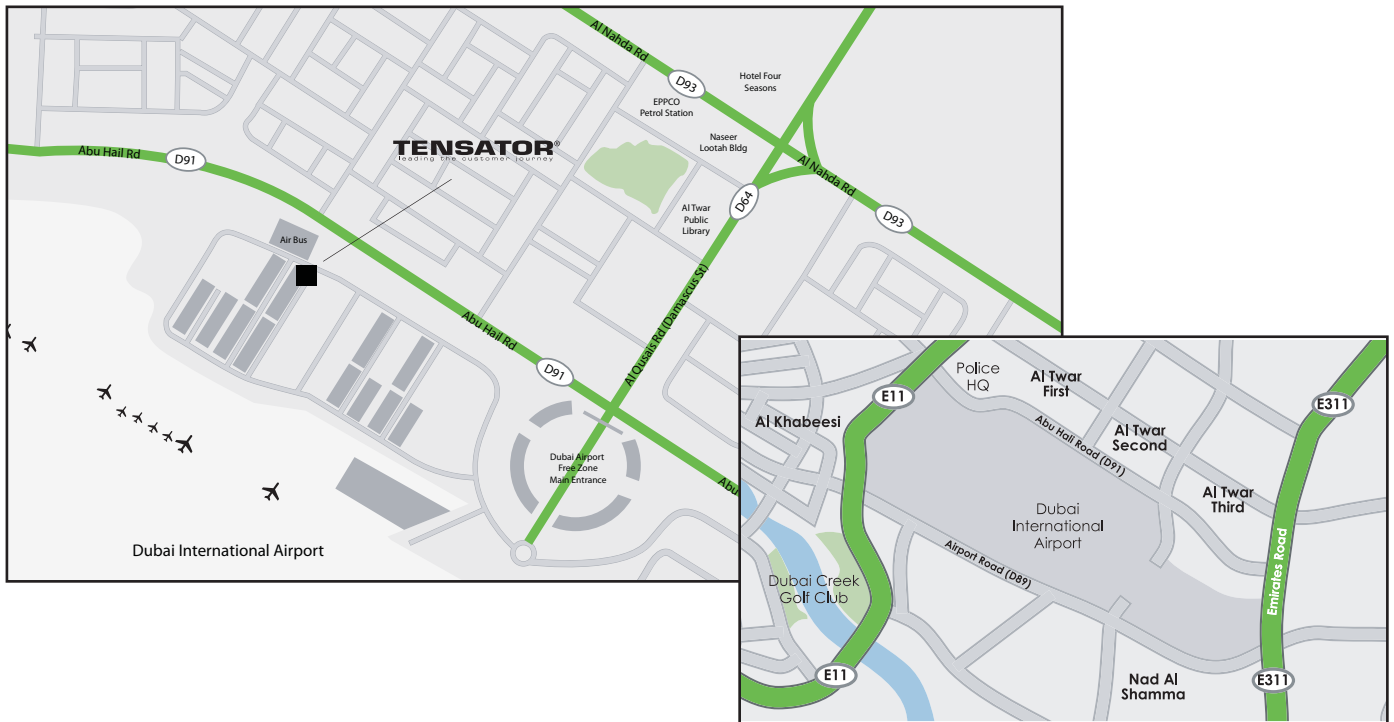

## Directions To Tensator FZE

### From Sheikh Zayed Road going toward Sharjah

- After the Garhoud Bridge, take the direction of Sharjah – Dubai Airport Terminal 1
- Follow the direction of Terminal 1, until reaching the Airport Road
- On the Airport Road, follow the direction of Terminal 2 until reaching the Airport Tunnel
- After the Airport Tunnel, take the first exit 'Dubai Airport Free Zone'
- At the traffic light, take left, you will pass Emirates Airline Engineering Building and at the next traffic light, take left
- You have reached Dubai Airport Free Zone