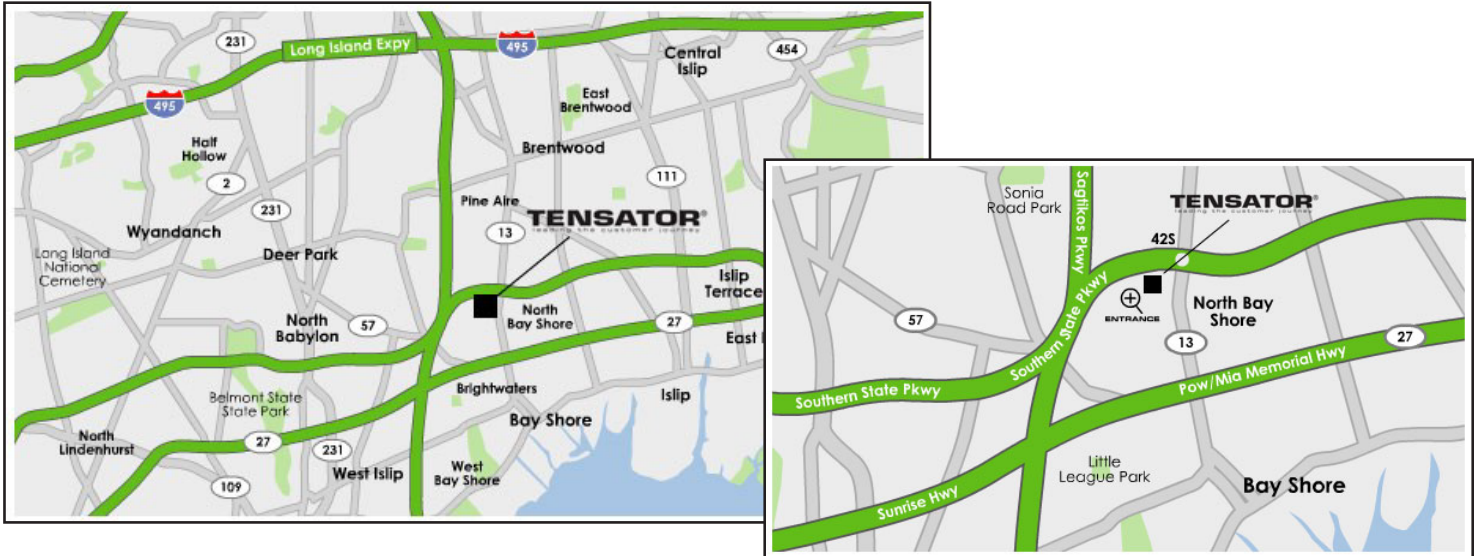

### ➔ Traveling from the West

Head East on **Southern State Pkwy**  
 Take exit **42S** toward **Bay Shore/County Road 13 S/Fifth Avenue**  
 Sharp right onto **Spur Dr S**  
 Tensator will be on the **left**

### ➔ Traveling from the East

Head West on **Southern State Pkwy**  
 Take exit **42S** for **County Road 13/Fifth Avenue S** toward **Bay Shore**  
 Sharp right onto **Spur Dr S**  
 Tensator will be on the **left**

### ➔ Traveling from the North

Take the **Interstate 495 (LIE)**  
 Take Exit **53** toward **Bay Shore/Kings Park/Sagtikos State Pkwy**  
 Merge onto **Long Island Expressway South Service Rd**  
 Take the ramp to **Bay Shore**  
 Merge onto **Sagtikos Pkwy**  
 Take exit **S4 E** on the left for **Southern State Parkway/Heckscher**  
**Parkway E** toward **E Islip**  
 Merge onto **Heckscher State Pkwy**  
 Take exit **42S** toward **Bay Shore/County Road 13 S/Fifth Avenue**  
 Sharp right onto **Spur Dr S**  
 Tensator will be on the **left**

### ➔ Traveling from the South

Take **NY-27 (Sunrise Highway)**  
 Take **Exit 41** to merge onto **Sunrise Hwy South Service Rd**  
 Merge onto **Robert Moses Causeway** via the ramp to **Southern Pkwy**  
 Keep right at the fork, follow signs for **E Islip**  
 Keep left at the fork, and merge onto **Southern State Pkwy**  
 Continue onto **Heckscher State Pkwy**  
 Take exit **42S** toward **Bay Shore/County Road 13 S/Fifth Avenue**  
 Sharp right onto **Spur Dr S**  
 Tensator will be on the **left**